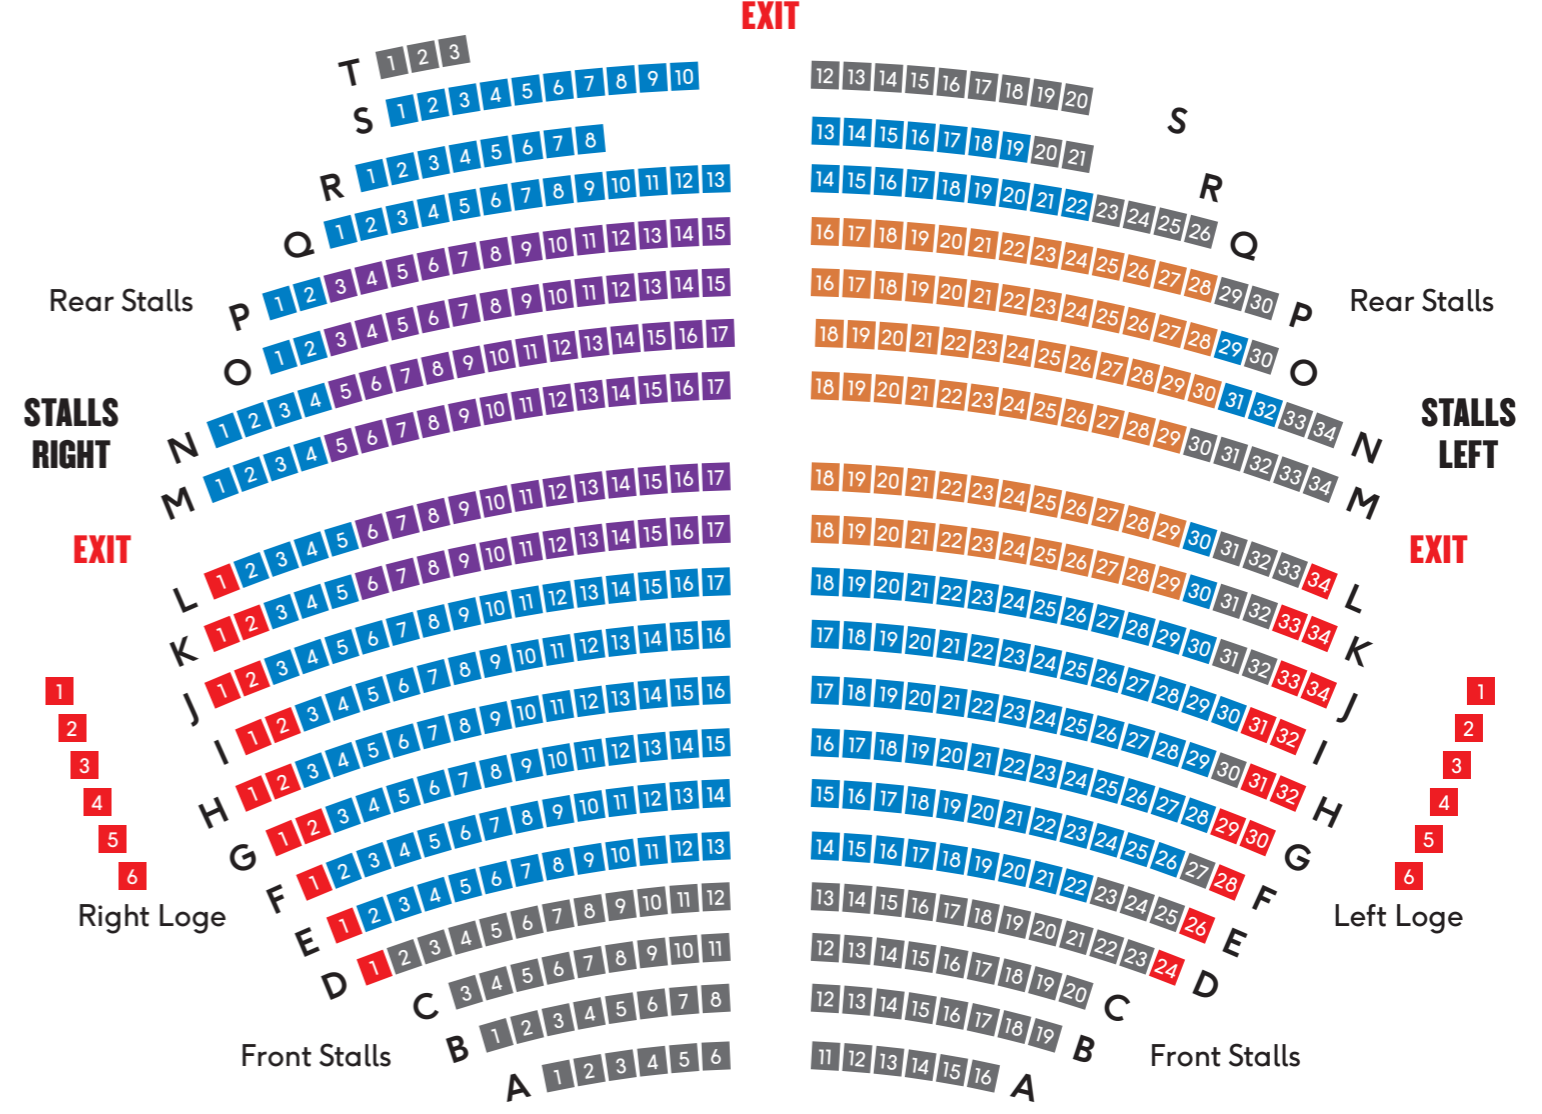

CIRCLE

STALLS

- KEY:**
- Recommended seating for viewing caption box (& using hearing loop/enhancement & audio description)
 - Recommended seating for viewing BSL interpreter (& using hearing loop/enhancement & audio description)
 - Recommended seating for using hearing loop/enhancement & audio description
 - Restricted view

STAGE