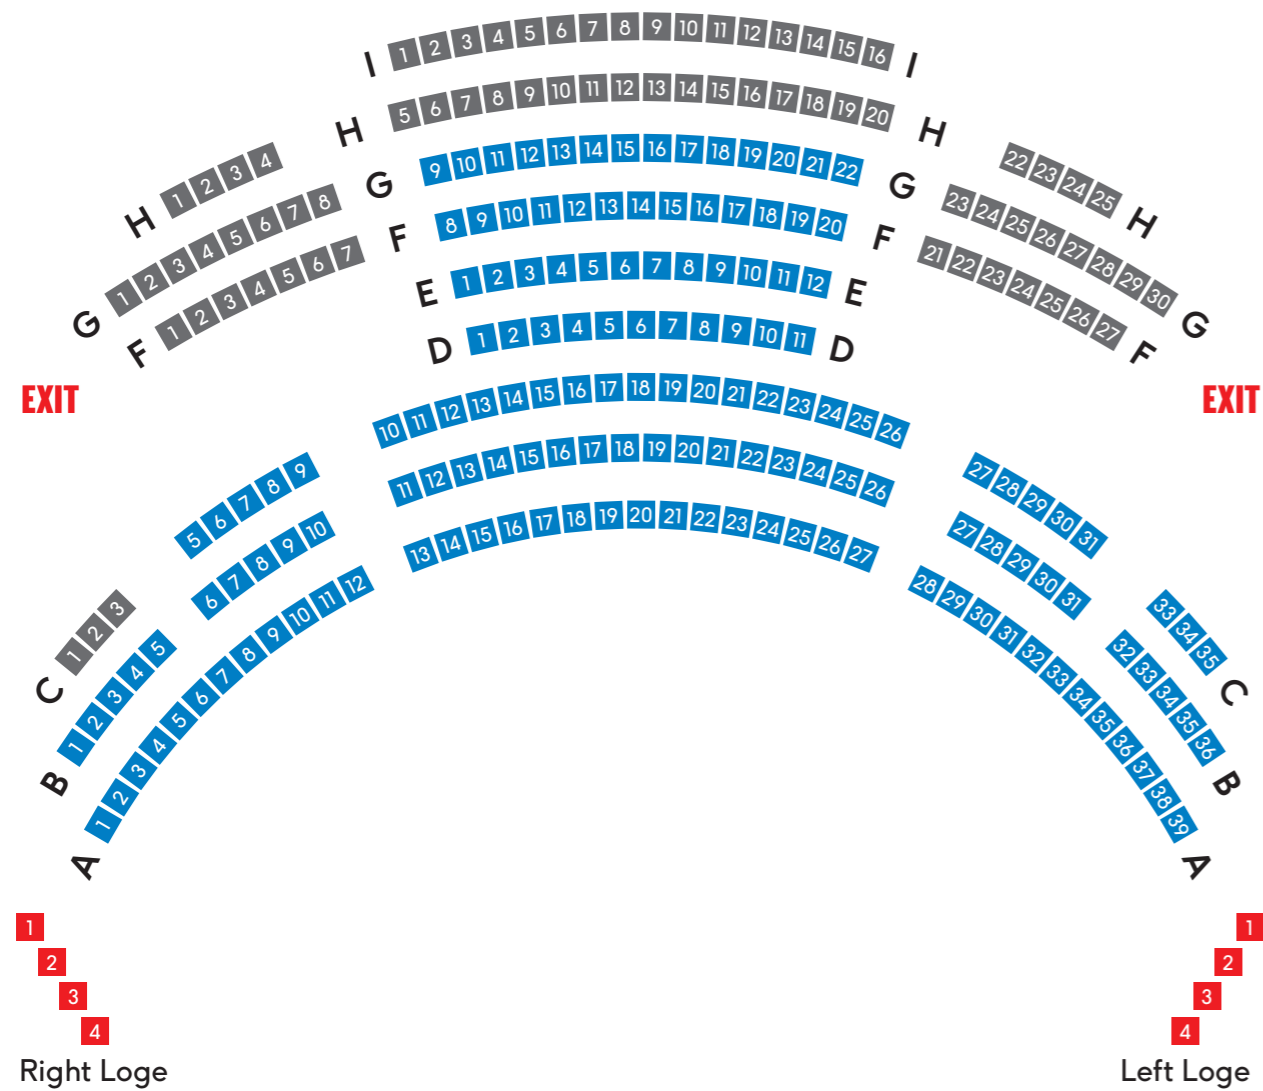

CIRCLE

STALLS

- KEY:**
- Recommended seating for viewing caption box (& using hearing loop/enhancement & audio description)
 - Recommended seating for viewing BSL interpreter (& using hearing loop/enhancement & audio description)
 - Recommended seating for using hearing loop/enhancement & audio description
 - Restricted view

STAGE